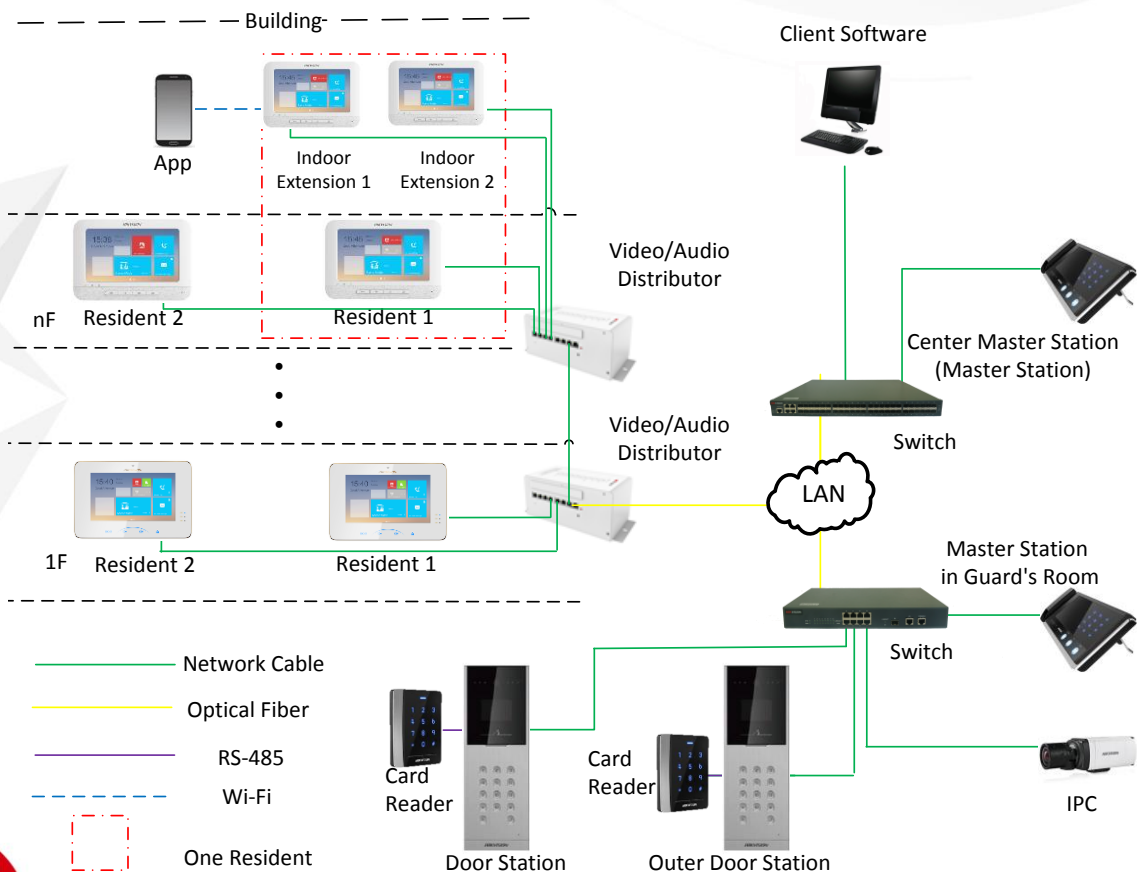

DS-KM8301 Video Intercom Master Station

Key Features

- Glass panel and aluminum-alloy bracket
- Supports video intercom
- Supports live view of door stations and IP camera
- Noise suppression and echo cancellation
- Alarm processing function
- Supports remote unlocking door function
- Supports hands-free mode
- Supports video intercom between master stations
- (Optional) Suitable for wall mounting

Typical Application

Specifications

Model		DS-KM8301
System parameters	Processor	High-Performance Embedded SOC Processor
	Operation system	Embedded Linux Operation System
Video parameters	Camera	CMOS 0.3 MP
	Video compression standard	H.264
	Resolution	1280 x 720, 704 x 576
	Video frame rate	25 fps, 12.5 fps
Display parameters	Display screen	7-Inch Colorful TFT LCD
	Display resolution	1024 × 600
	Operation method	Capacitive Touch Screen, Touch Key, Physical Button
	Operation interface	Flattened UI Operation Interface
Audio parameters	Audio input	Built-in Omnidirectional Microphone + External Handset
	Audio output	Built-in Loudspeaker + External Handset
	Audio compression standard	G.711 U
	Audio compression rate	64 Kbps
	Audio quality	Noise Suppression and Echo Cancellation
Network parameters	Ethernet	10/100/1000 Mbps Self-Adaptive Ethernet
	Network protocol	TCP/IP, SIP, RTSP
Device interfaces	Network interface	1 RJ-45 10/100/1000 Mbps Self-Adaptive Ethernet Interface
	RS-485	2 RS-485 Half-Duplex Port
	USB	1 USB Interface for Inserting U-Disk
	I/O input	4 On-Off Input
	I/O output	2 On-Off Output, 2 Relay Output
General	Material	Plastic
	Power supply	12 VDC
	Power consumption	≤10 W
	Working temperature	-10° C to + 55° C (14° F to 131° F)
	Working humidity	10% to 90%
	Dimensions (L × W × H)	436 mm × 215 mm × 67 mm (17.2" × 8.5" × 2.6")
	Certification	FCC, IC, CE, C-TICK, ROHS, REACH, WEEE